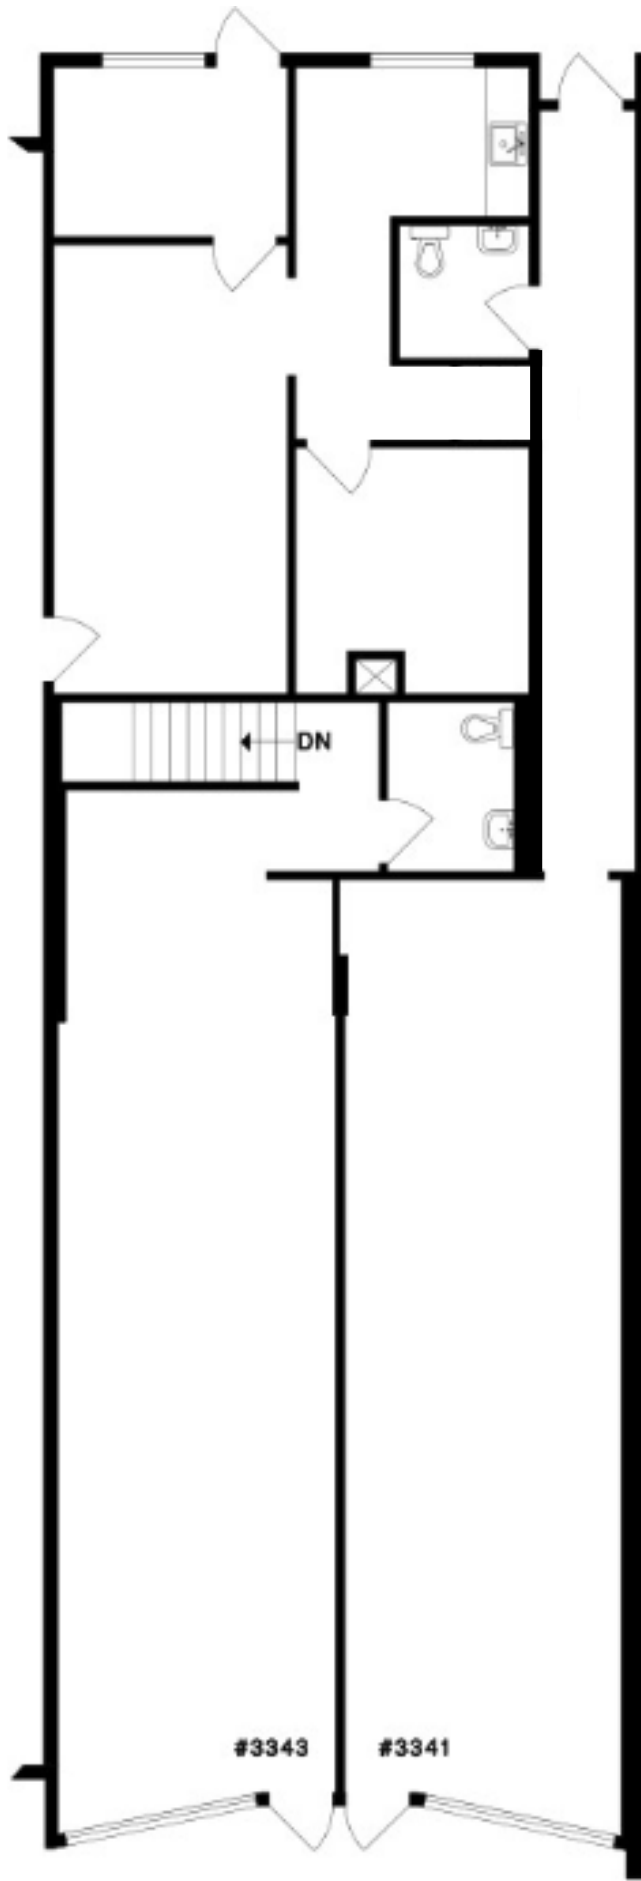

EXISTING PROPERTY AT:

3341 & 3343 W. BROADWAY,
VANCOUVER, B.C.

1' 6'

SCALE